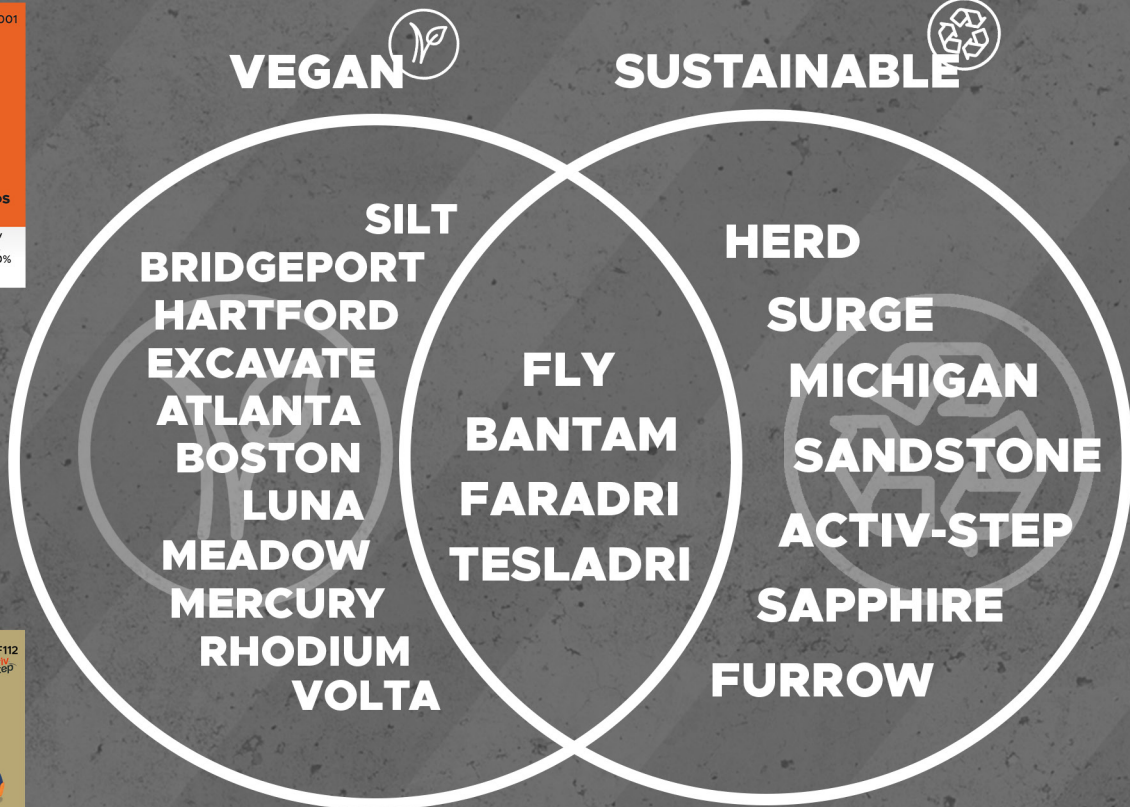

REF: RF120

TESLADRI
Size UK 3-16 (INC 6.5 and 10.5)
EN ISO 20345:2011 S3 WR SRC + EN 61340-4-3:2018 ESD

REF: RF110

LUNA
Size UK 6-13
EN ISO 20345:2011 S1P SRC + EN 61340-4-3:2018 ESD

REF: AS001

SUSTAINABLE FOOTBEDS
Size UK 2-16
Made from 29% sustainably sourced bio sweet corn oil. Polyester top made from 100% recycled plastic bottles.

REF: PM4050
activestep

ATLANTA
Size UK 3-13
EN ISO 20345:2011 S3 SRC

REF: RF113
activestep

SANDSTONE
Size UK 6-12
EN ISO 20345:2011 S3 SRC

REF: RF009

MERCURY
Size UK 6-12
EN ISO 20345:2011 S3 SRC + EN 61340-4-3:2018 ESD

REF: RF008

FARADRI
Size UK 3-16 (INC 6.5 and 10.5)
EN ISO 20345:2011 S3 WR SRC + EN 61340-4-3:2018 ESD

REF: RF115
activestep

BANTAM
Size UK 3-13
EN ISO 20345:2011 S1P SRC

REF: PM4040

BRIDGEPORT
Size UK 3-15
EN ISO 20345:2011 S3 SRC

REF: PM4020

HARTFORD
Size UK 3-15
EN ISO 20345:2011 S3 SRC

REF: RF108
activestep

FLY
Size UK 3-13
EN ISO 20345:2011 S3 SRC

REF: RF112
activestep

MICHIGAN
Size UK 6-12
EN ISO 20345:2011 S3 SRC

CHEMICAL	FOUNDRY	METATARSAL	ELECTRICAL HAZARD	ESD	WATERPROOF
COLD	WOMENS	NON-SAFETY	MOST POPULAR	MUST HAVES	CONDUCTIVE